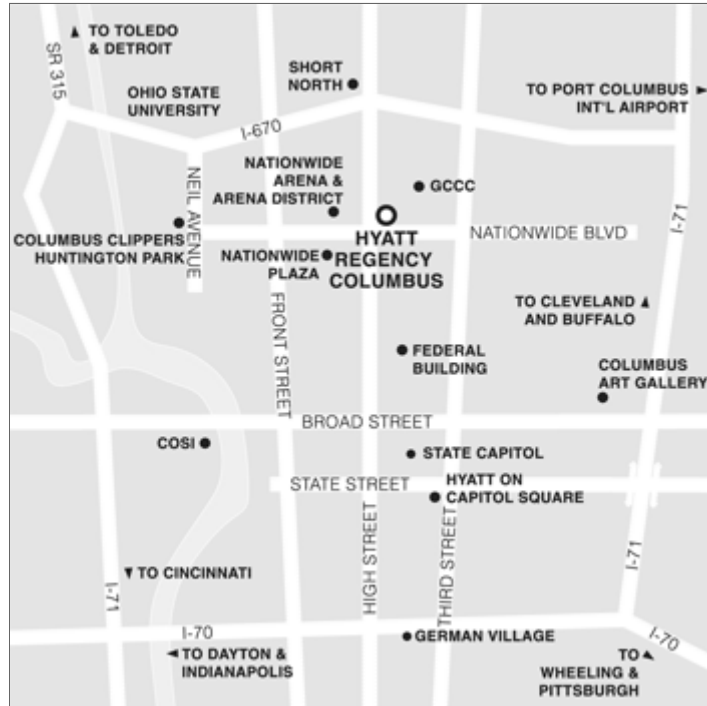

From I-70 East or West Bound:

Exit on Fourth St. Follow Fourth Street to Nationwide Blvd. Turn Left on Nationwide Blvd. Hyatt Regency Columbus is located on the Right.

From Rte. #33 North/West Bound:

Exit to I-70 West Bound. From I-70 exit at Fourth St. Follow Fourth St to Nationwide Blvd. Turn Left on Nationwide Blvd. Hyatt Regency Columbus is located on the Right.

From U.S. Rte. #33 South/ East Bound:

Take U.S. Rte. #33 South or East (depending where you are on U.S. Rte. #33). (Rte. #33 is also known as Riverside Dr in the Dublin/Upper Arlington area, or as Long St once you are in the Downtown area). Once you reach Downtown, turn Left onto High St (U.S. #23 North). Follow High Street to Nationwide Blvd. Turn Right on Nationwide Blvd. Hyatt Regency Columbus is located on the Left.

From U.S. Rte. #23 (High Street) North Bound:

Take U.S. #23 (High Street- within Rte. #270) North until you reach I-270 By-pass. Take I-270 West. Follow I-270 West to I-71 North. Follow I-71 North to I-70 East. Follow I-70 East to Fourth St exit. Follow Fourth St to Nationwide Blvd. Turn Left on Nationwide Blvd. Hyatt Regency Columbus is located on the Right.

From U.S. Rte. #23 (High Street) South Bound:

Take U.S #23 (High Street - within I-270) South to I-270. Take I-270